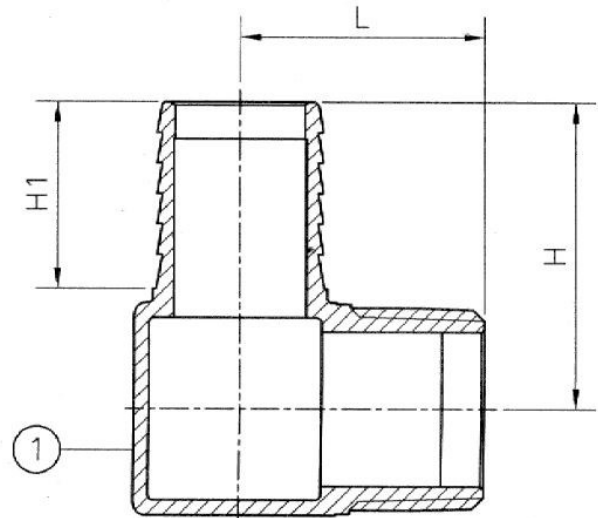

## Models

- **413-075**                      3/4" MIP x Barb Elbow
- **413-100**                     1" MIP x Barb Elbow
- **413-125**                     1-1/4" MIP x Barb Elbow

## Dimensions (mm)

| Nominal Size |        | Barb | Dimension |      |      |
|--------------|--------|------|-----------|------|------|
| MIP          | Insert |      | L         | H    | H1   |
| 3/4"         | 3/4"   | 5    | 35.9      | 46.7 | 30.7 |
| 1"           | 1"     | 5    | 40.3      | 50.4 | 30.7 |
| 1-1/4"       | 1-1/4" | 6    | 45.5      | 61.8 | 35.7 |