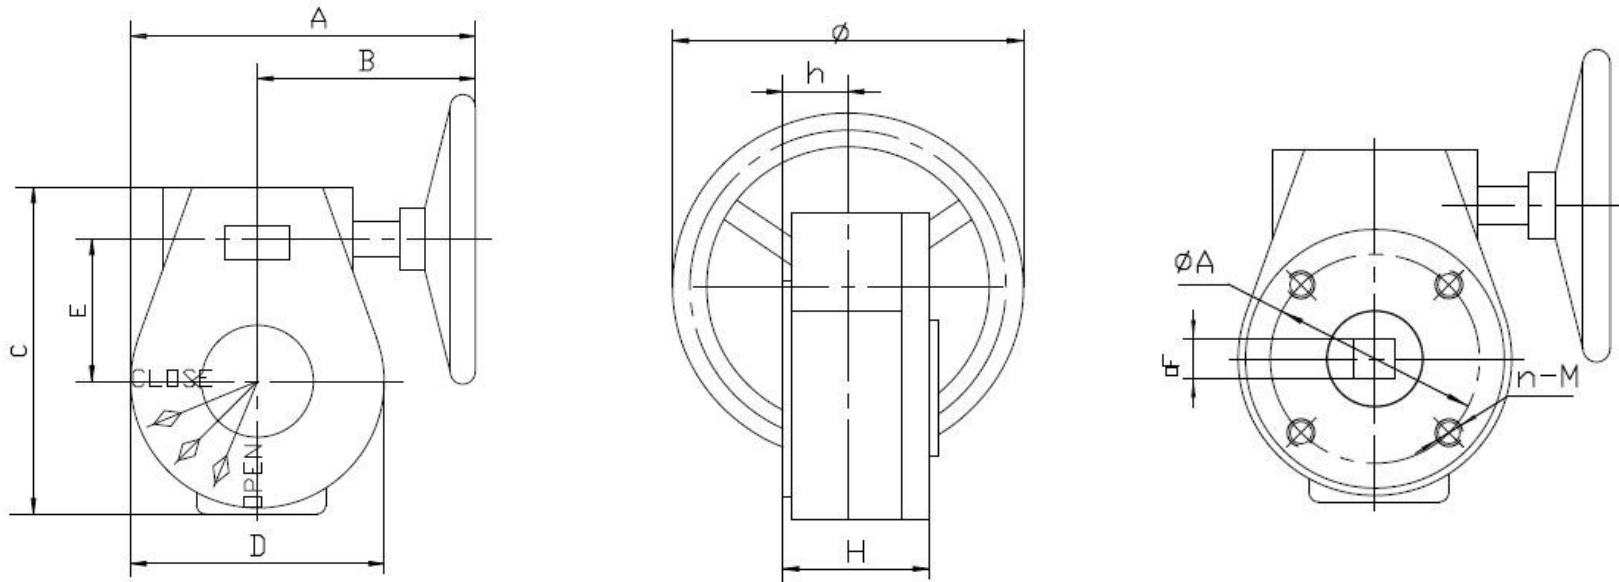

Butterfly Valve Gear Box (BFV-GB) Measurements

Size	ØA	n-M	oF	A	B	C	D	E	H	h	Ø	Torque (NM)	Ratio
2-3"	50	4-M6	9	230	178	125	105	45	62	38	150	170	24:1
4"	70	4-M8	11										
5"-6"	70	4-M8	14										
8"	102	4-M10	17	310	235	174	158	63	78	42	280	750	30:1
10"	102	4-M10	22										
12"	102	4-M10	22										

*Units in MM