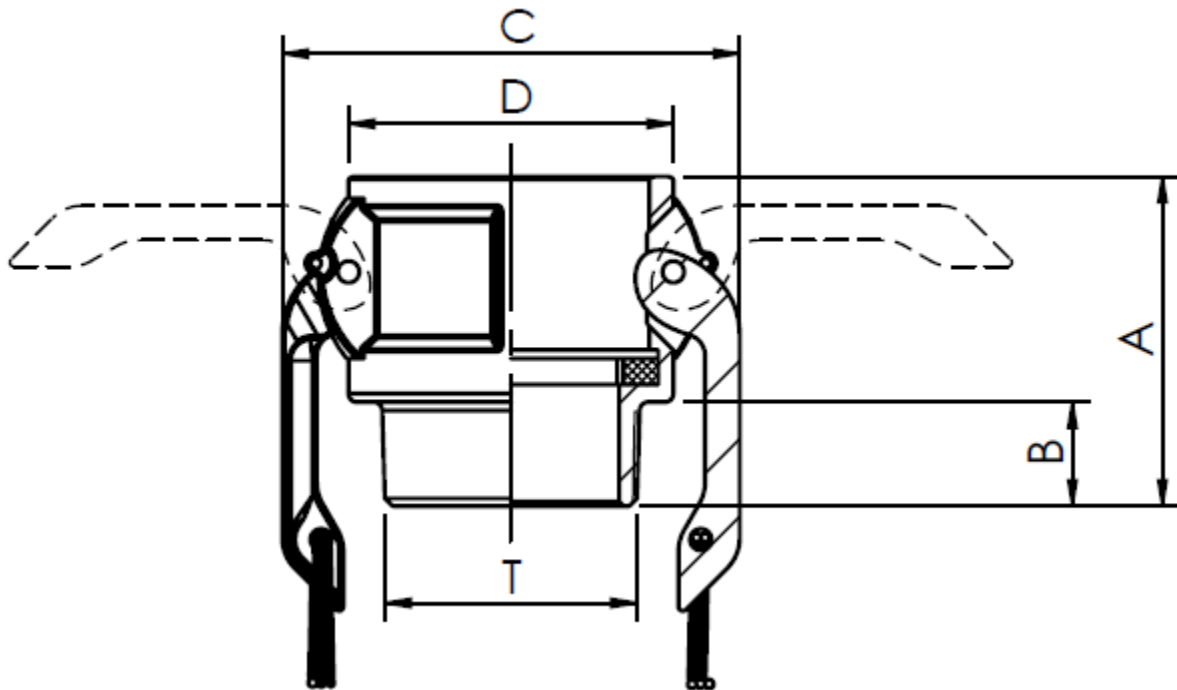

## Aluminum Camlock Fitting Female Coupler x Male NPT (B Style)

**Dimensions (in)**

Part Number	Size	A (mm)	B (mm)	C (mm)	D (mm)	T
CG-A50B	1/2"	48.20	17.80	44.70	32.70	BSP/NPT
CG-A75B	3/4"	52.75	19.50	61.35	41.50	BSP/NPT
CG-A100B	1"	62	22	67.70	46.50	BSP/NPT
CG-A125B	1-1/4"	66	19.60	79.30	58.30	BSP/NPT
CG-A150B	1-1/2"	71	25.80	87.60	67.50	BSP/NPT
CG-A200B	2"	76.50	23.80	97	75.30	BSP/NPT
CG-A250B	2-1/2"	85.50	30	110.20	91.80	BSP/NPT
CG-A300B	3"	91.50	32.30	131.40	108.50	BSP/NPT
CG-A400B	4"	94.60	36.40	159.50	139.10	BSP/NPT