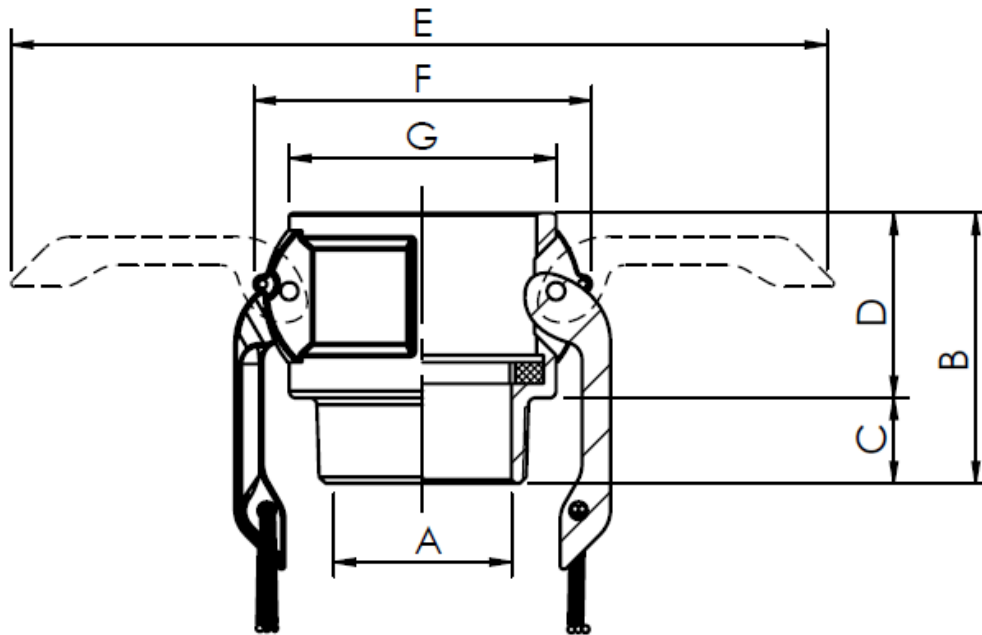

Polypropylene Camlock Fitting Female Coupler x Male NPT (B Style)

Dimensions (in)

Part Number	Size	A (mm)	B (mm)	C (mm)	D (mm)	E (mm)	F (mm)	G (mm)
CG-P50B	1/2"	15.0	53.0	19.0	34.0	110.0	61.0	41.50
CG-P075B	3/4"	15.0	53.0	19.0	34.0	110.0	61.0	41.50
CG-P100B	1"	23.0	59.0	18.0	41.0	121.0	70.0	48.0
CG-P125B	1-1/4"	32.0	70.0	22.0	49.0	181.0	86.0	69.0
CG-P150B	1-1/2"	38.0	71.0	22.0	49.0	181.0	89.0	69.0
CG-P200B	2"	48.0	83.0	29.0	54.0	190.0	98.0	81.0
CG-P300B	3"	74.0	87.0	30.0	58.0	241.0	133.0	110.0
CG-P400B	4"	88.0	91.0	32.50	59.0	273.0	159.0	142.0