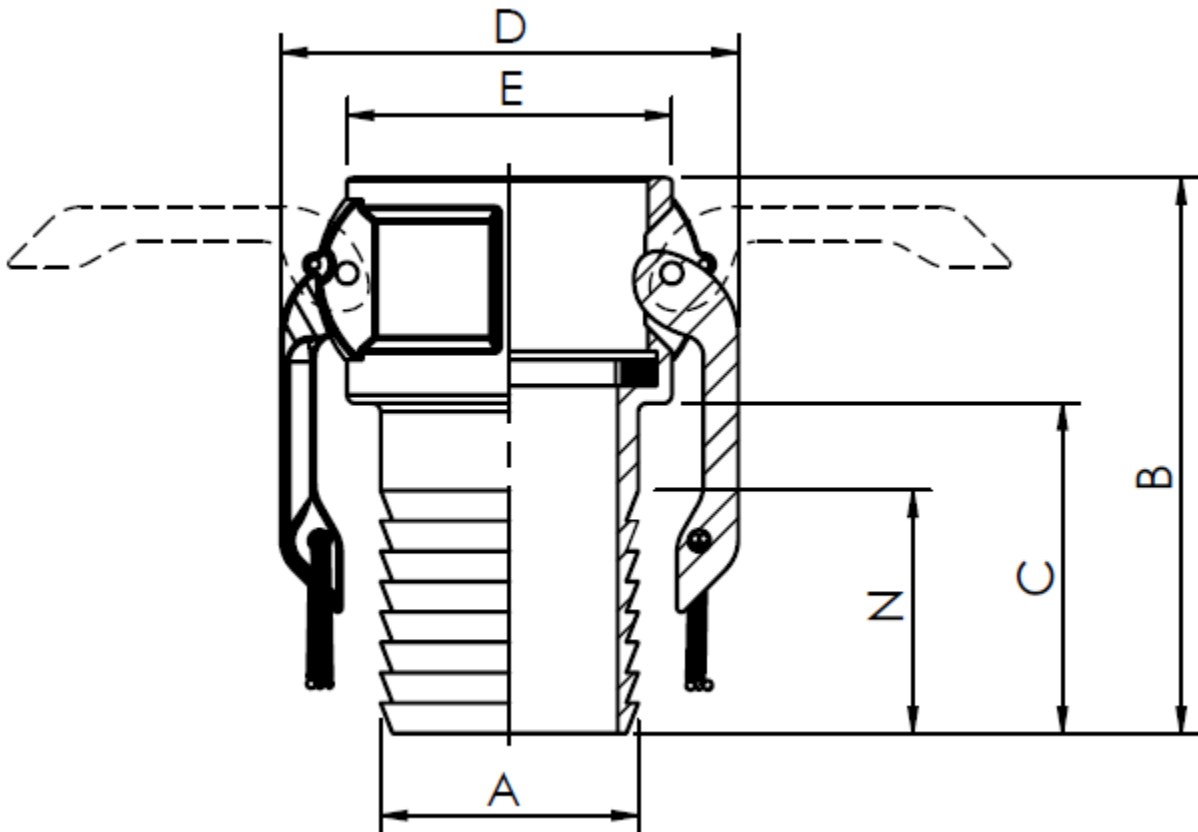

## Aluminum Camlock Fitting Female Coupler x Hose Barb (C Style)

### Dimensions (in)

Part Number	Size	A (mm)	B (mm)	C (mm)	D (mm)	E (mm)	N (serrated)
CG-A50C	1/2"	14-14.50	70.10	40.20	44.70	32.70	Double
CG-075C	3/4"	20.50-21	83.50	50.20	61.35	41.50	Multi
CG-100C	1"	27-27.50	97.50	57	67.70	46.50	Multi/Double
CG-125C	1-1/4"	33.50-34.50	103	56.70	79.30	58.30	Multi/Double
CG-150C	1-1/2"	40-41	122	75.30	87.60	67.50	Multi/Double
CG-200C	2"	51-52.50	128.70	75.90	97	75.30	Multi/Double
CG-250C	2-1/2"	65.50-66.50	152.60	96.20	110.20	91.80	Multi/Double
CG-300C	3"	77.50-78.50	158.80	99.50	131.40	108.50	Multi/Double
CG-400C	4"	103-104	170	110	159.50	139.10	Multi/Double