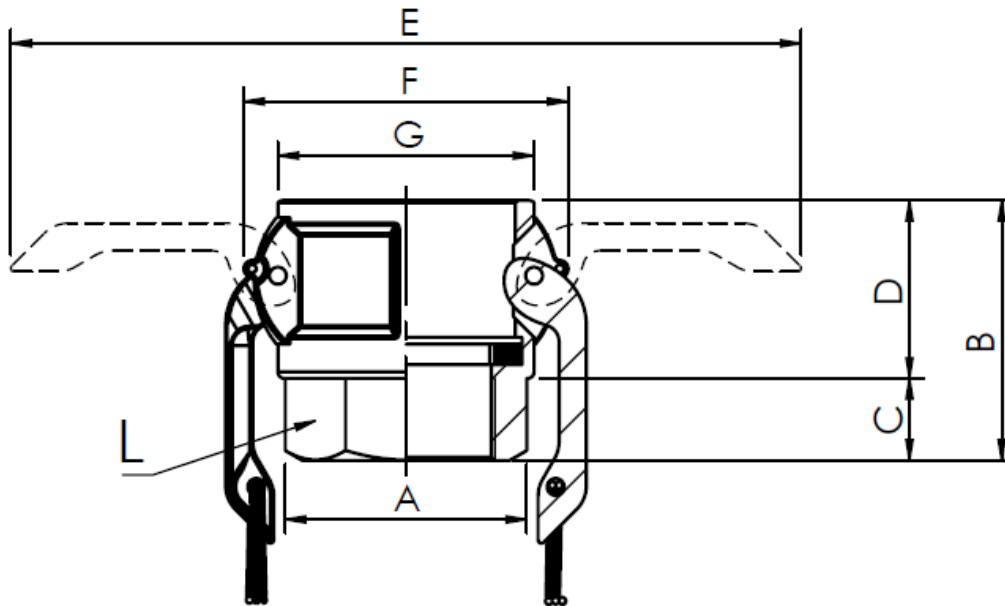

Polypropylene Camlock Fitting Female Coupler x Female NPT (D Style)

Dimensions (in)

Part Number	Size	A (mm)	B (mm)	C (mm)	D (mm)	E (mm)	F (mm)	G (mm)
CG-P50D	1/2"	33.50	54.0	20.0	34.0	110.0	60.50	41.0
CG-P075D	3/4"	33.50	54.0	20.0	34.0	110.0	60.0	41.0
CG-P100D	1"	40.50	60.50	19.50	41.0	129.0	70.0	48.0
CG-P125D	1-1/4"	62.30	73.50	22.50	51.0	182.0	89.50	69.0
CG-P150D	1-1/2"	62.30	73.50	22.50	51.0	182.0	89.50	69.0
CG-P200D	2"	74.70	82.0	27.50	54.0	191.0	98.70	82.0
CG-P300D	3"	99.50	90.0	31.50	58.20	241.50	133.0	109.0
CG-P400D	4"	129.0	92.0	34.0	58.50	274.0	159.0	143.30