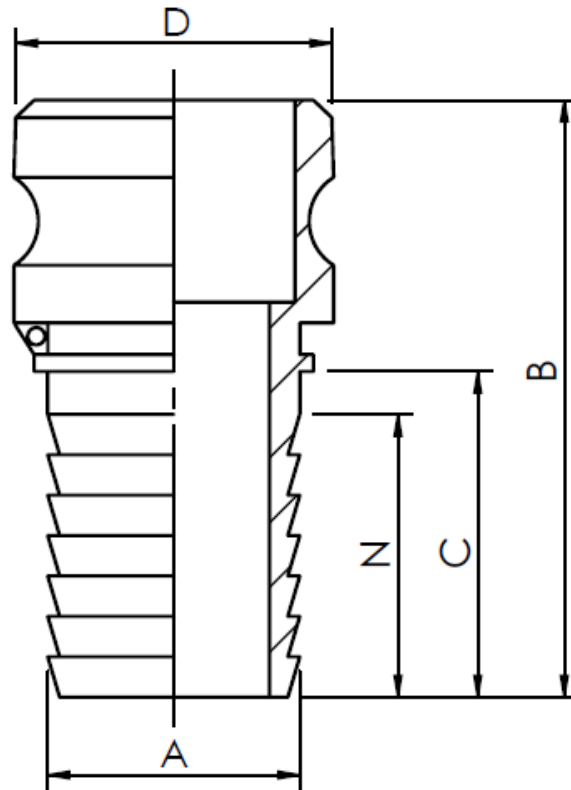

Aluminum Camlock Fitting Male Coupler x Hose Barb (E Style)

Dimensions (in)

Part Number	Size	A (mm)	B (mm)	C (mm)	D (mm)	N (serrated)
CG-A50E	1/2"	14-14.50	72.20	39.50	24.30	Double
CG-A75E	3/4"	20.50-21	88.20	50.70	32.04	Multi
CG-A100E	1"	27-27.50	101.50	55.20	36.66	Double
CG-A125E	1-1/4"	33.50-34.50	105	55.20	45.46	Double
CG-A150E	1-1/2"	40-41	129.20	76.10	53.40	Multi/Double
CG-A200E	2"	51-52.50	136.30	75.50	63.03	Multi/Double
CG-A250E	2-1/2"	65.50-66.50	158.20	92.90	75.76	Multi/Double
CG-A300E	3"	77.50-78.50	166.40	99.40	91.48	Multi/Double
CG-A400E	4"	103-104	177.10	108.50	119.52	Multi/Double