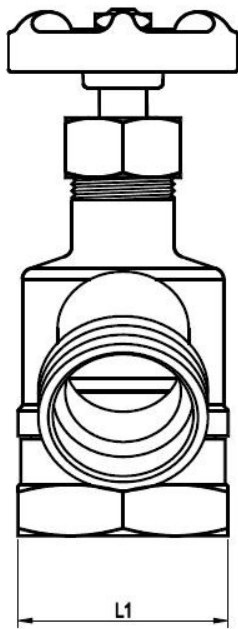

1" x 1" Brass Garden Valve (GV-111)

DIMENSIONS (mm)

Item No.	Size	H	L	L1	D
GV-111	1"	92	72.60	37	54.10

MATERIAL SPECIFICATION

No.	Parts	Materials
1	Wheel Nut	Hot Rolled Wire Rods
2	Name Plate	Aluminum A 1070
3	Handle Wheel	Rod Carbon Steel SAE 1006 AL-Killed (MQ)
4	Packing Nut	Brass B124 C37700
5	Packing	SN-719F
6	Washer	Stainless Steel 304
7	Body	Brass B584 C85700
8	Stem	Brass B854 C85700
9	Seat Packing	SN-719F
10	Seat Screw	JIS H3260 - C2600W
11	Packing	Fibre "H"
12	Bonnet	Brass B584 C85700