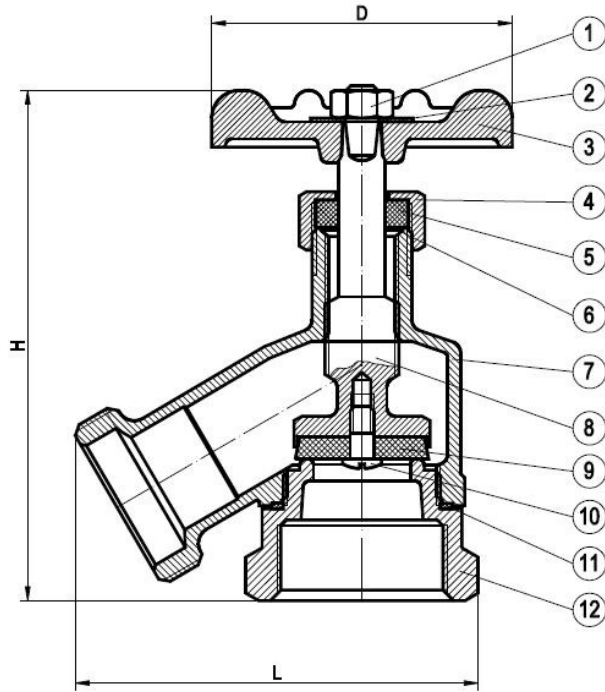

1" x 1" Brass Garden Valve (GV-111)

DIMENSIONS (mm)

Item No.	Size	H	L	L1	D
GV-111	1"	92	72.60	37	54.10

MATERIAL SPECIFICATION

No.	Parts	Materials
1	Wheel Nut	Hot Rolled Wire Rods
2	Name Plate	Aluminum A 1070
3	Handle Wheel	Rod Carbon Steel SAE 1006 AL-Killed (MQ)
4	Packing Nut	Brass B124 C37700
5	Packing	SN-719F
6	Washer	Stainless Steel 304
7	Body	Brass B584 C85700
8	Stem	Brass B854 C85700
9	Seat Packing	SN-719F
10	Seat Screw	JIS H3260 - C2600W
11	Packing	Fibre "H"
12	Bonnet	Brass B584 C85700