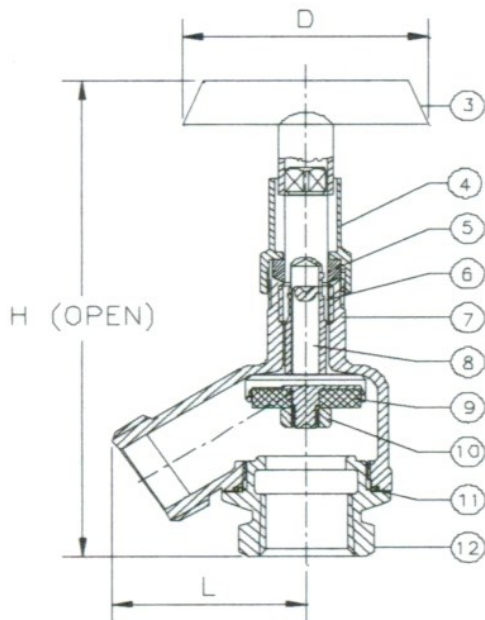

Brass Garden Valve With Floating Stem and Loose Key Handle (GVF-L)

FEATURES

- Heavy duty brass construction
- 3/4" male hose connection
- Contains floating stem for backflow prevention
- Available with loose key handle or wheel handle

DIMENSIONS

Item No.	Size	Dimension (mm)		
		L	H	D
GVF-050L	1/2"	44.5	115	55
GVF-075L	3/4"	44.5	115	55
GVF-100L	1"	44.5	121	55

MATERIAL SPECIFICATION

No.	Parts	Materials
3	Elipse Handle	Zinc (Z30A)
4	Packing Nut	Brass (ASTM-UNS B16 C36000)
5	Packing	Rubber (NBR) FN80 (4)
6	Stem	Brass (ASTM-UNS B584 C85710)
7	Body	Brass (ASTM-UNS B584 C85710)
8	Seat Holder	Brass (ASTM-UNS B584 C85710)
9	Seat Packing	Rubber (NBR) FN80 (4)
10	Nut	Brass (ASTM-UNS B124 C37700)
11	Packing	Fibre "H"
12	Bonnet	Brass (ASTM-UNS B584 C85710)