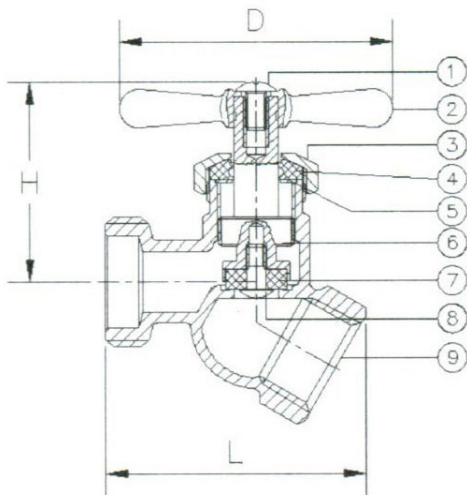

Brass Female Hose Bibb No-Kink (HB-F)

FEATURES

- Durable brass construction
- Full flow inlet and outlet
- No-kink configuration
- Available in 1/2" and 3/4" sizes

MATERIAL SPECIFICATION

No.	Parts	Materials
1	Handle Bolt	Hot Rolled (SAE 1010R)
2	T Handle	Zinc (Z30A)
3	Bonnet	Brass (ASTM-UNS B16 C36000)
4	Gland Packing	Rubber (NBR) FN80 (4)
5	Washer	Stainless Steel (304)
6	Stem	Brass (ASTM-UNS B16 C36000)
7	Seat Packing	Rubber (NBR) FN80 (4)
8	Seat Screw	Brass (ASTM-UNS B124 C37700)
9	Body	Brass (ASTM-UNS B584 C85710)

Item No.	Size	Dimension (mm)		
		L	H	D
HB-050F	1/2"	48.5	41.5	56
HB-075F	3/4"	51	44.5	56