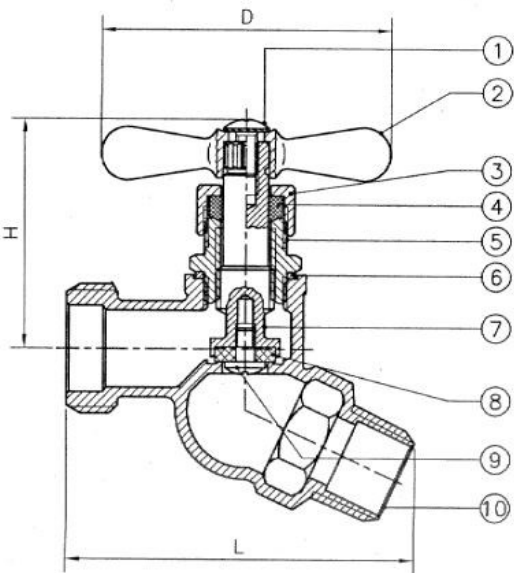

# 1/2" ID & 3/4" OD Sweat x 3/4" Hose Bibb Heavy Duty (HBH-075S)

## FEATURES

- Heavy duty brass construction
- Green zinc T-Handle
- Full flow inlet and outlet
- No-kink configuration
- Temperature Rating: 180°F
- Pressure Rating: 125 WOG - Not Shock

## MATERIAL SPECIFICATION

No.	Parts	Materials	Water Contact
1	Bolt	Hot Rolled SAE 1010R	N
2	Handle	Zinc (Z30A)	N
3	Packing Nut	Brass Rod C37700	N
4	Packing	Teflon Polyflon PTFE M-392	Y
5	Bonnet	Brass Rod C37700	Y
6	Packing	POM M90 Formocon FM090 CF500P	Y
7	Stem	Brass Rod C37700	Y
8	Seat Packing	Rubber (NBR) SN-819F	Y
9	Screw	Forged Brass (C26000)	Y
10	Body	Cast Brass CB5700	Y

Item No.	Nominal Size	D	H	L
HBH-075S	3/4" MC x C & 1/2" FC x C x 3/4" MHT	54	50	73

\*Unit of Measure: MM