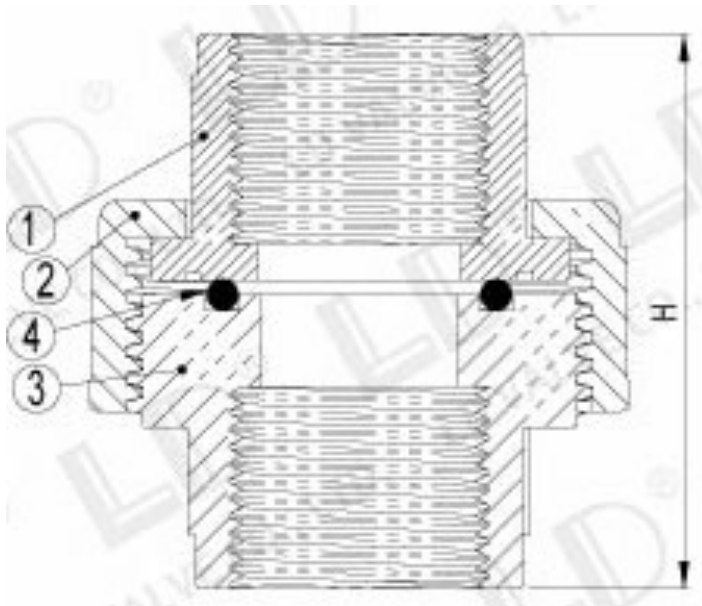

Features

- Use to easily connect all types of piping
- Available in NPT or ANSI slip end
- White schedule 40 PVC
- Sizes 1/2" - 2"

MATERIAL SPECIFICATION

No.	Parts	Materials
1	End Connector	PVC CPVC PP PVDF
2	Nut	PVC CPVC PP PVDF
3	Body	PVC CPVC PP PVDF
4	O-Ring	EPDM NBR VITON