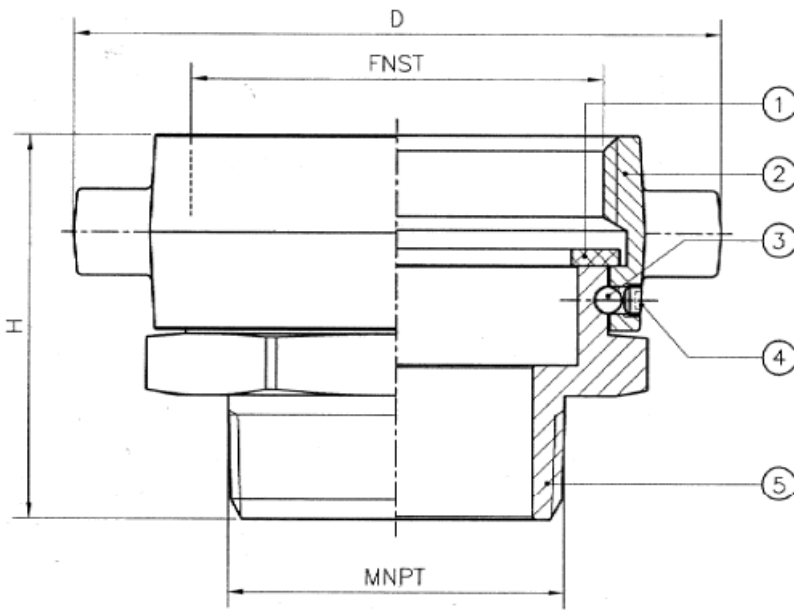

Female x Male (NST x NPT) Swivel

DIMENSIONS (mm)

Part Number	Nominal Size	D	H
FP-SFM25F20T	2" MNPT x 2-1/2" FNST	115	69
FP-SFM25F25T	2-1/2" MNPT x 2-1/2" FNST	115	75.80
FP-SFM25F30T	3" MNPT x 2-1/2" FNST	115	83

MATERIAL SPECIFICATION

No.	Parts	Materials	Water Contact
1	Packing	Rubber (NBR) SN-719F	Yes
2	Nut	Cast Brass C85700	No
3	Ball	Hot Rolled SAE 1010R	No
4	Borg Bolt	Cast Brass C85700	Yes